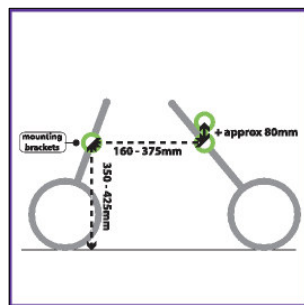

Revelo does not guarantee that the BuggyPod will fit every make and model of pushchair. Customers should always follow our guidelines:

The BuggyPod can be attached to most buggies and pushchairs including twin buggies and 3 wheelers.

The strap of the mounting brackets can be tightened around most buggy and pushchair frames. The frames can be oval, square, round, thick or thin.

Size 51 brackets fit frames up to 5 cm diameter. Size 70 brackets fit frames more than 5 cm diameter

Both fixture points need to be between 16 - 37.5 cm apart.

You cannot fit a bracket around two parallel telescopic bars, as the bars may slide alongside each other or split apart when folding pushchair (e.g. Bebeconfort Loola).